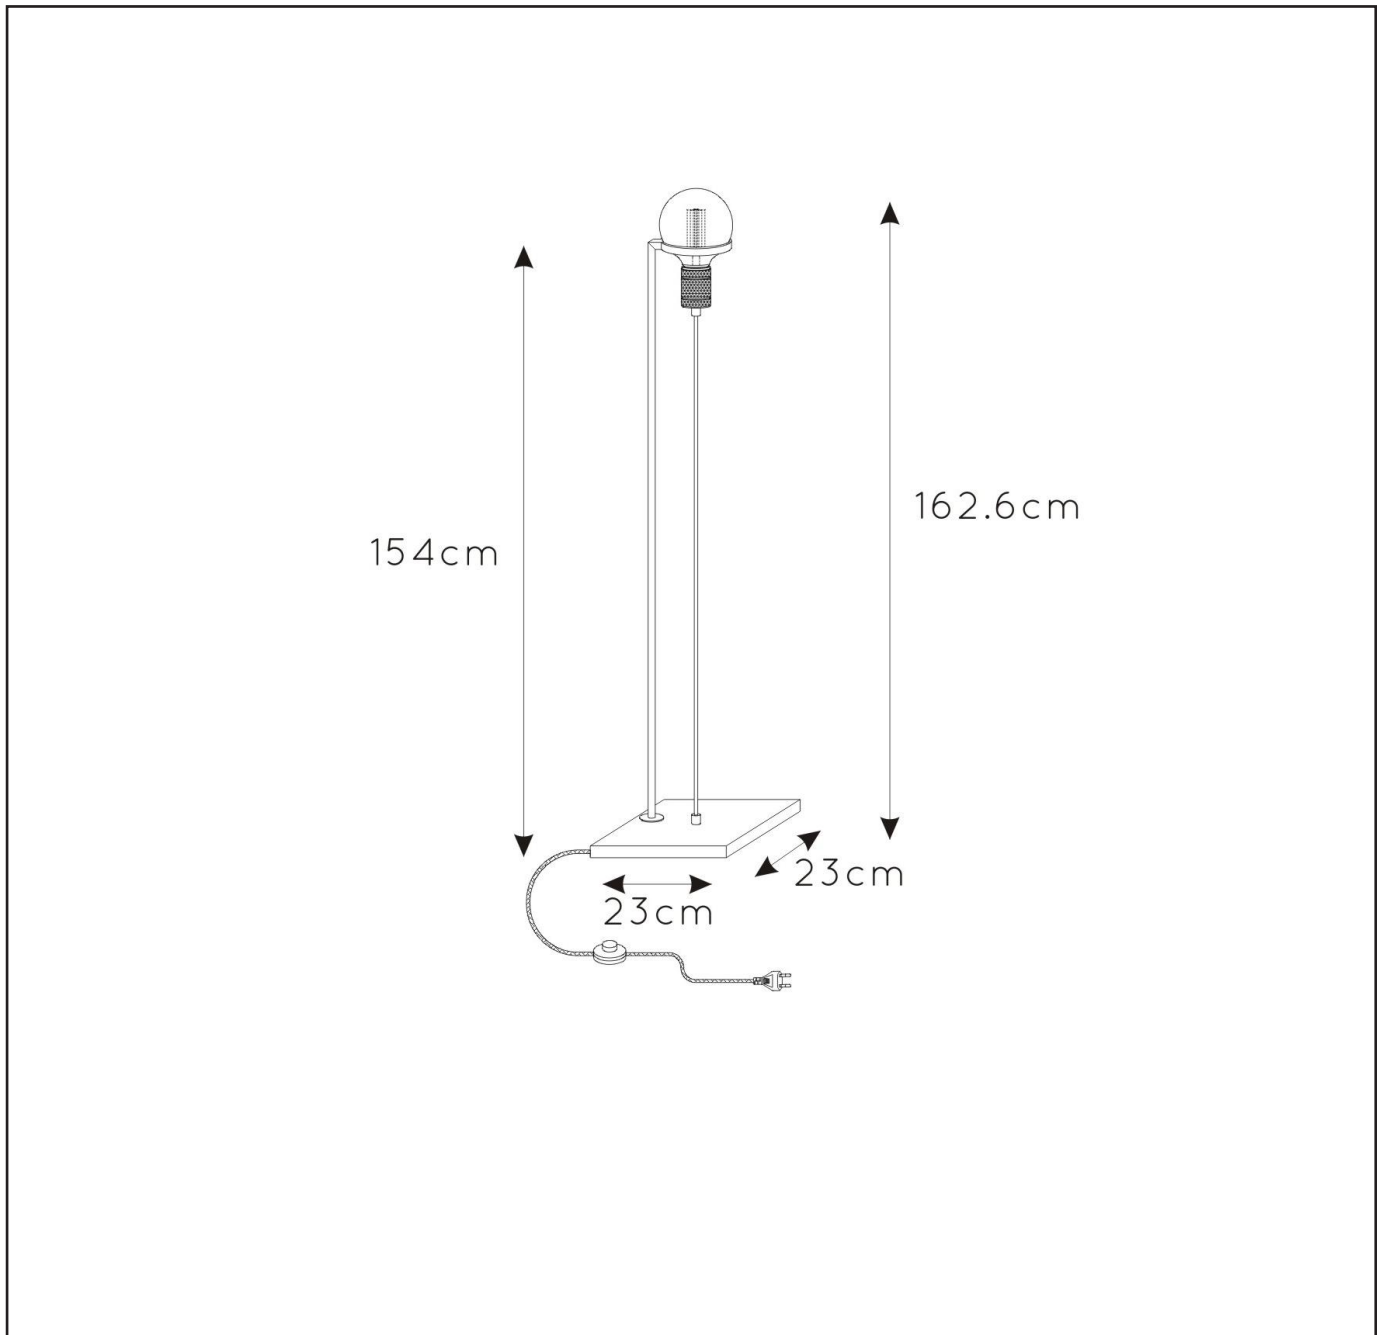

RECOMMENDED
LUCIDE LIGHT
SOURCE

49033/05/65

Light source dimmable : Yes

Light source incl. : No

General

Dimensions LxWxH : 23cm x23cm x 162.6 cm

Height minimum : cm

Height maximum : 162.6 cm

Dimensions shade LxWxH :

Main material : Steel

Ceiling rose material : Steel

Color : Matt black with brass socket

Style : Modern

Shape : As shown

Weight : 3.7 kg

Warranty : 2 years

Product specifications

Dimmable : No

Light direction :

Adjustable in height : No

Directional : No

Cable : Yes, Cable on product

Cable length : 200cm

Sensor : Without Sensor

For more specifications of this product please visit

www.lucide.com

LUCIDE

TECHNICAL DRAWING & DIMENSIONS

OTTELIEN

item number : 30771/16/30

EAN code : 5411212302502

For more specifications, dimensions please visit